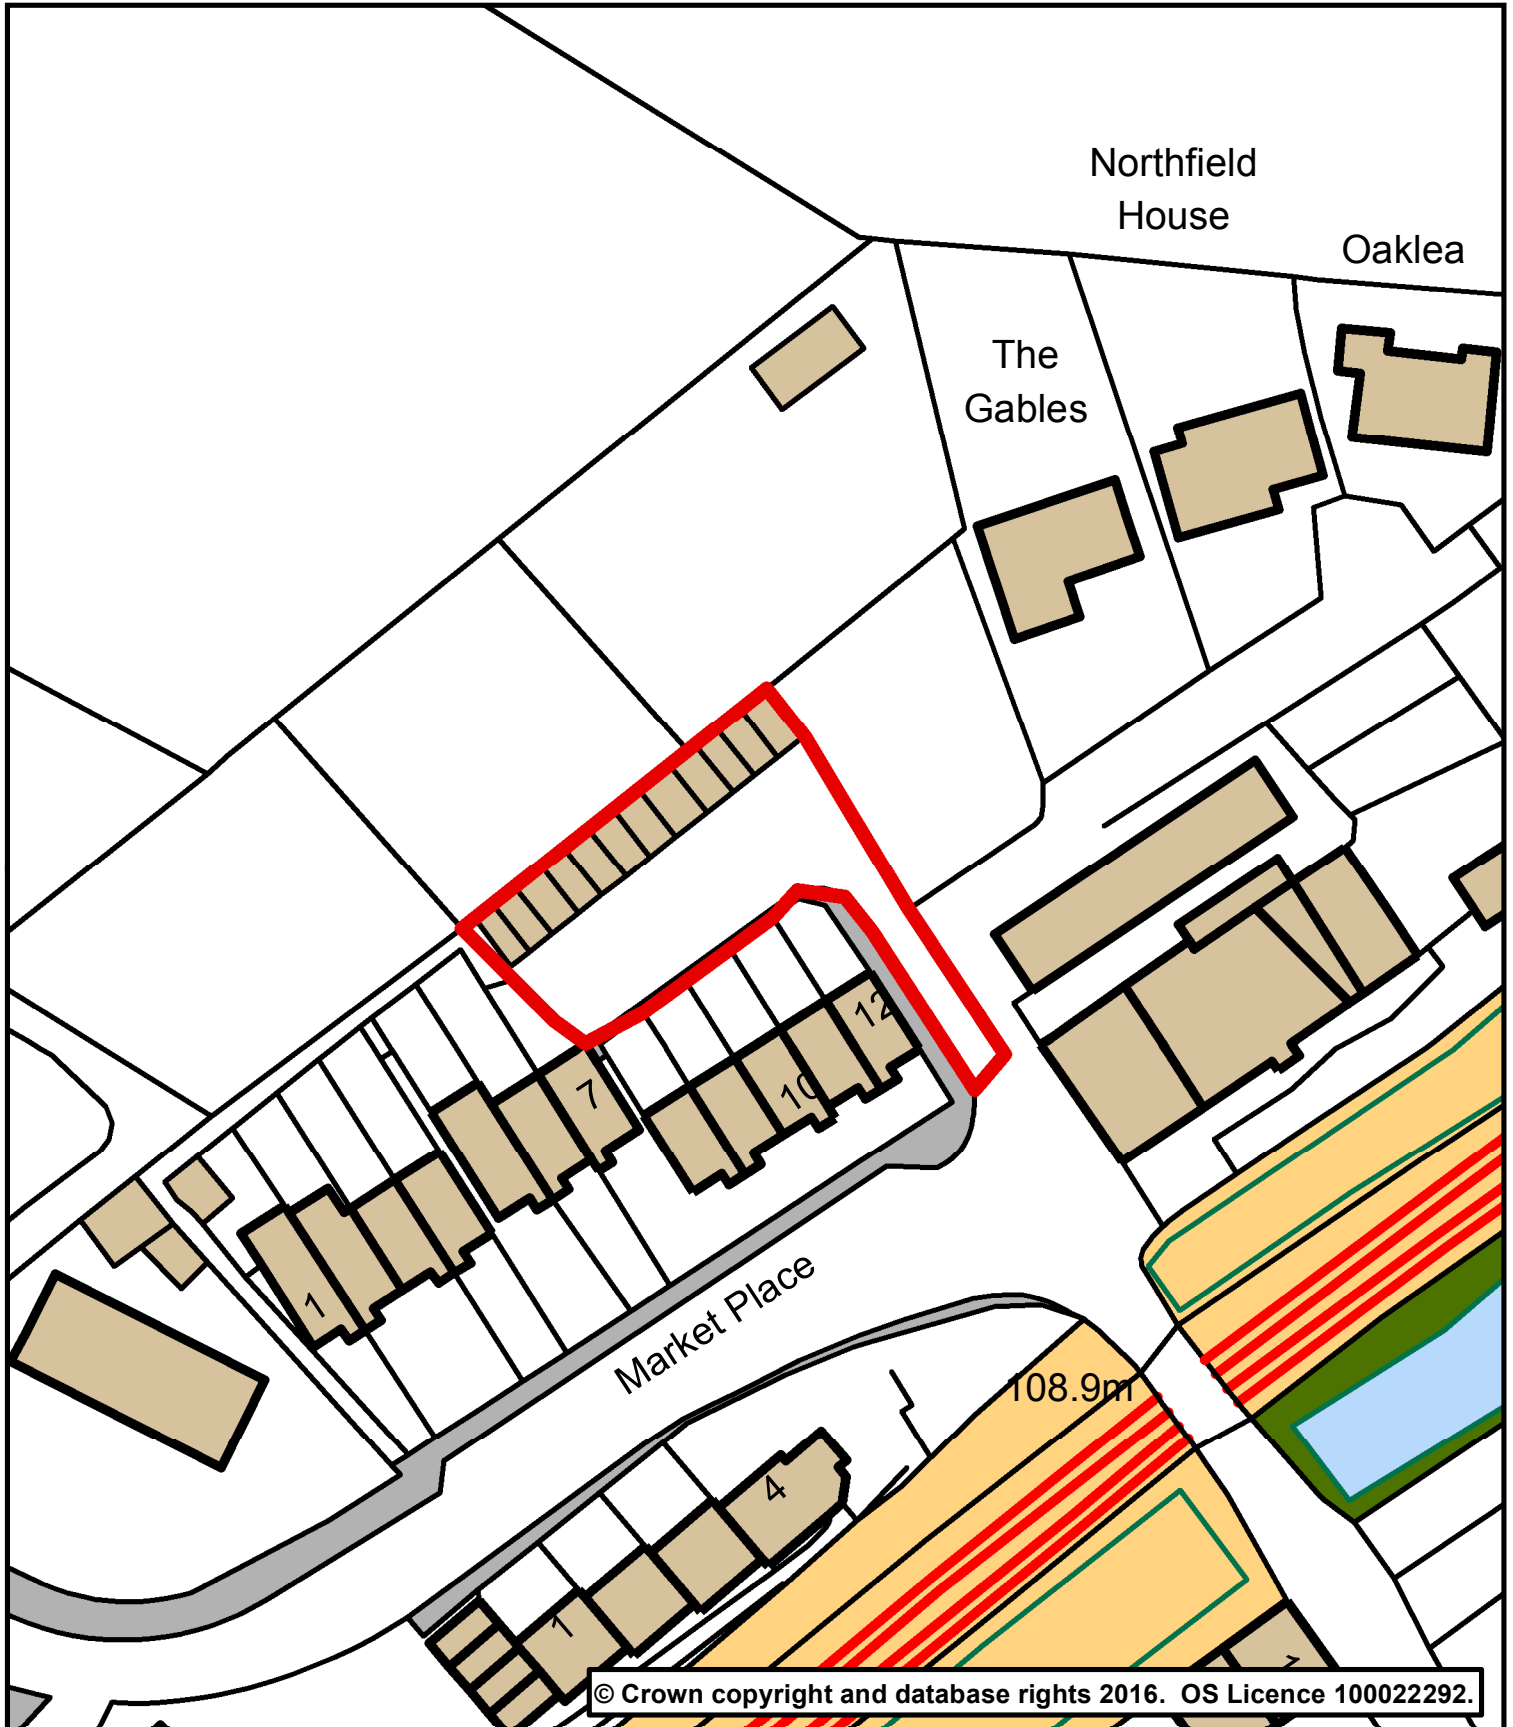

Forward Planning

Phoenix House
Phoenix Lane, Tiverton EX16 6PP

Tel: 01884 255255

Website: www.middevon.gov.uk

Scale	1:677 @ A4	Date	12 May 2016
Drg. No.	Ayshford Close, Burlescombe	Produced by	