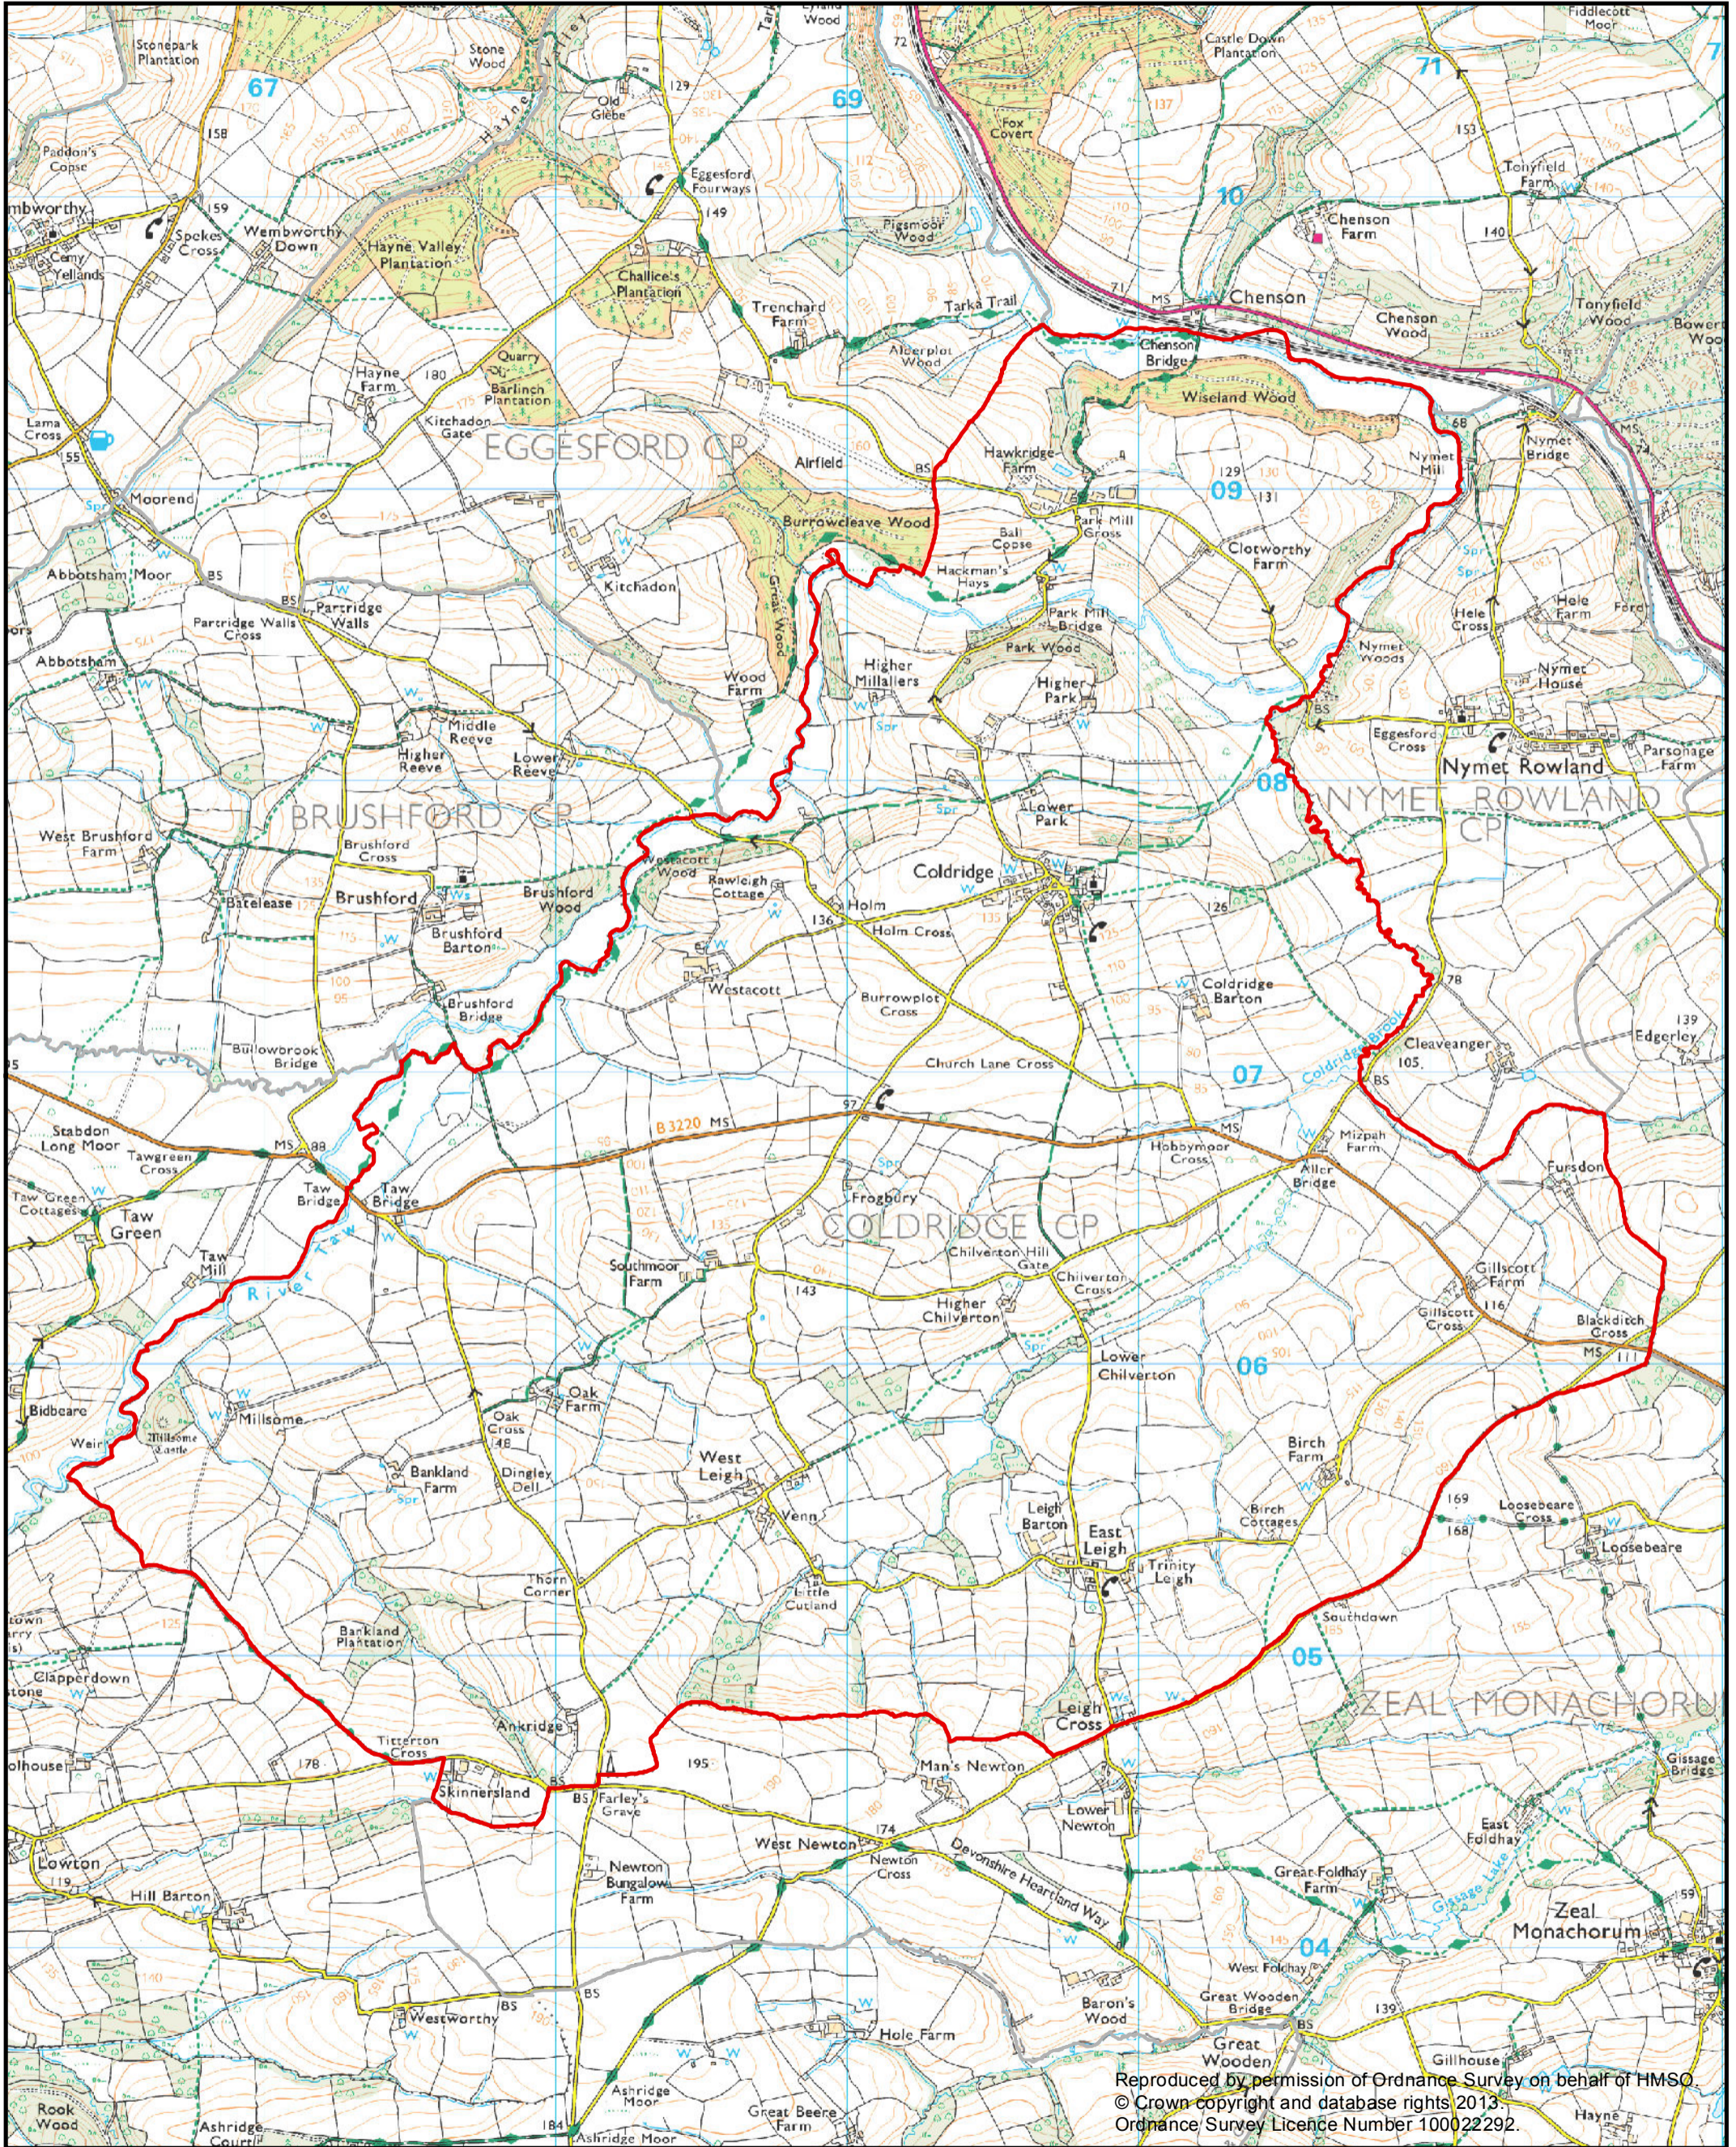

GMS

Phoenix House
Phoenix Lane, Tiverton EX16 6PP

Tel: 01884 255255

Website: www.middevon.gov.uk

Mid Devon
DISTRICT COUNCIL

Reproduced by permission of Ordnance Survey on behalf of HMSO.
© Crown copyright and database rights 2013.
Ordnance Survey Licence Number 100022292.