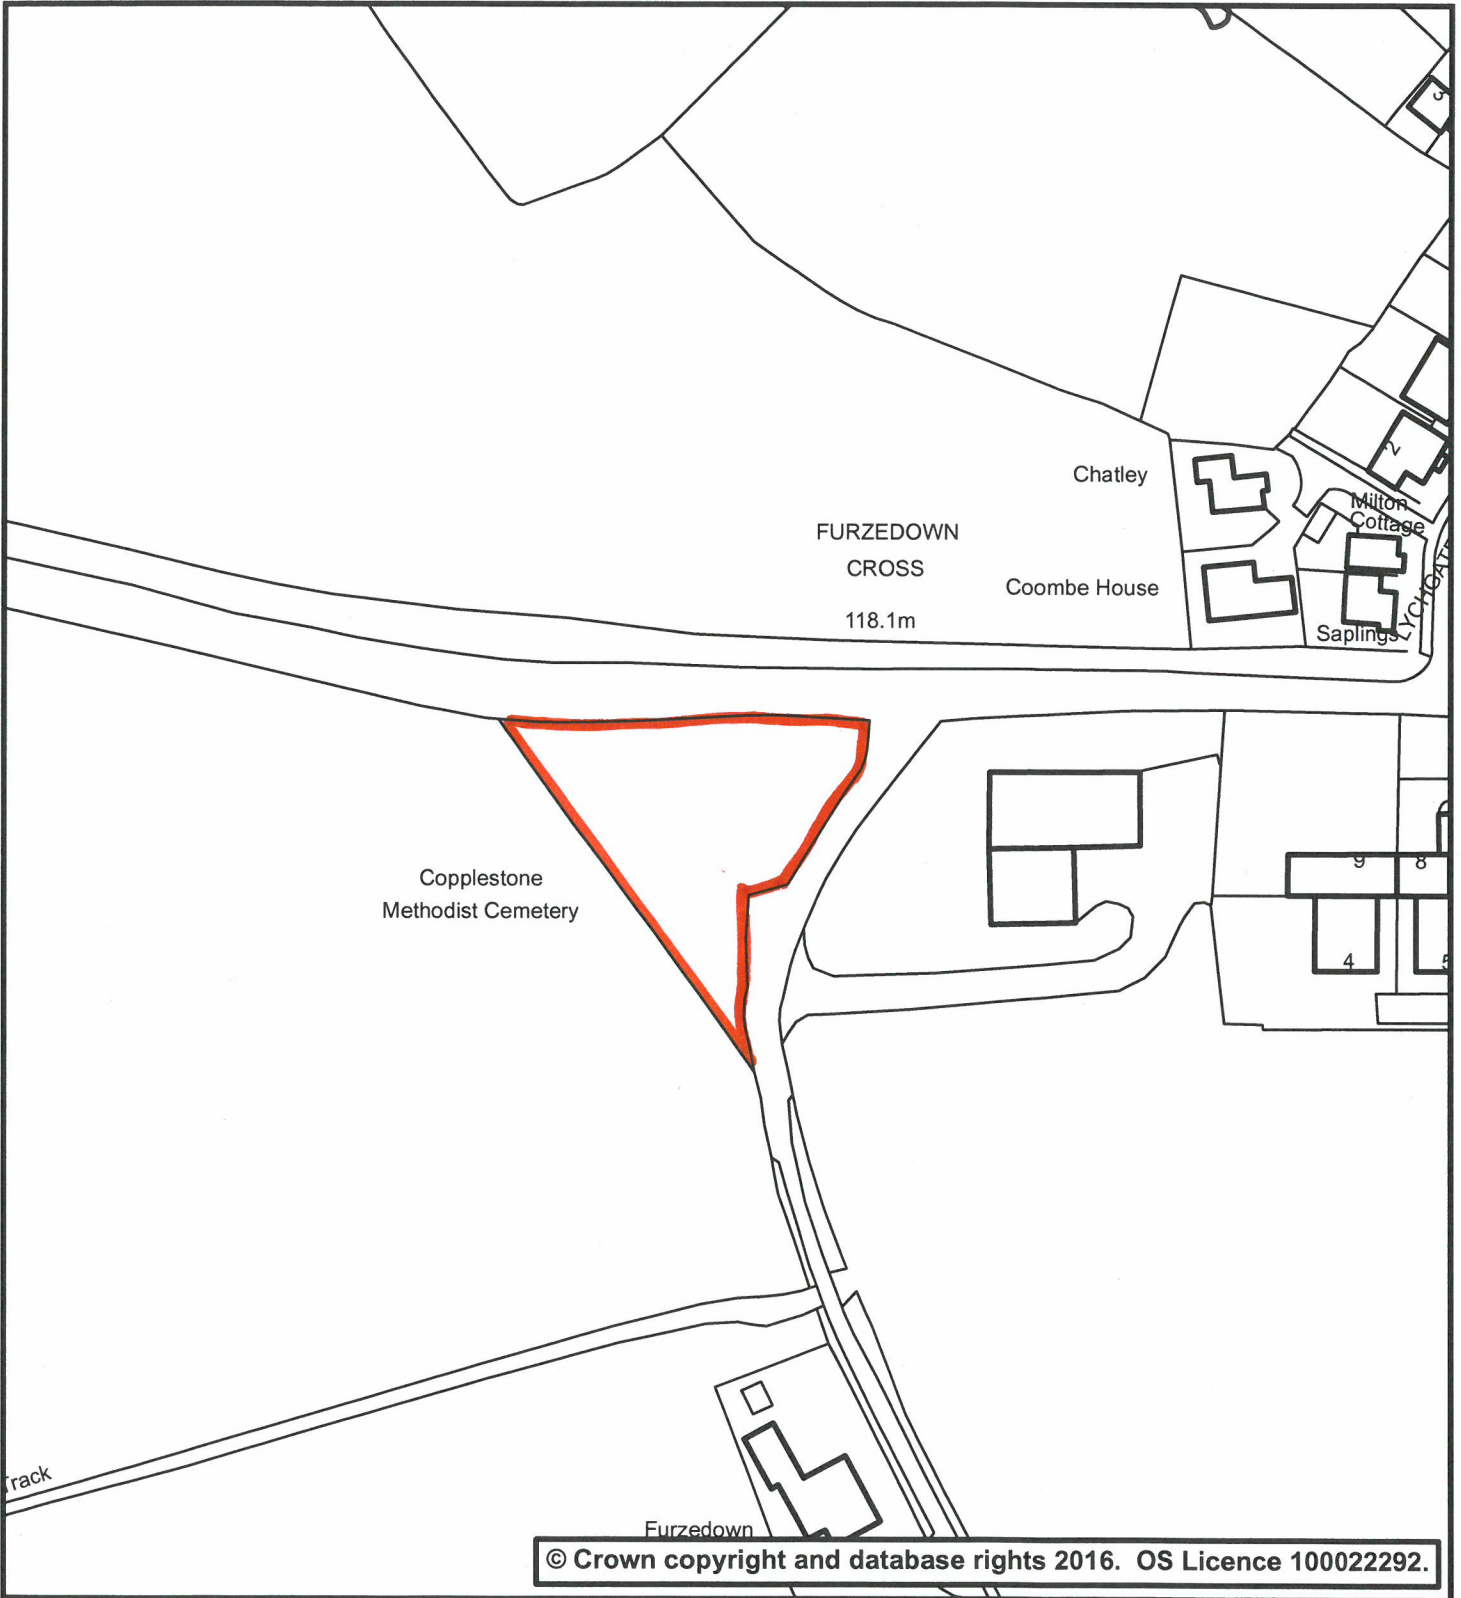

Phoenix House
Phoenix Lane, Tiverton EX16 6PP

Tel: 01884 255255 Website: www.middevon.gov.uk

Methodist Cemetery Coplestone	
Scale: 1:1,250	Date: 11/11/2020
Drg. No: Not Set	User Name: sdenham