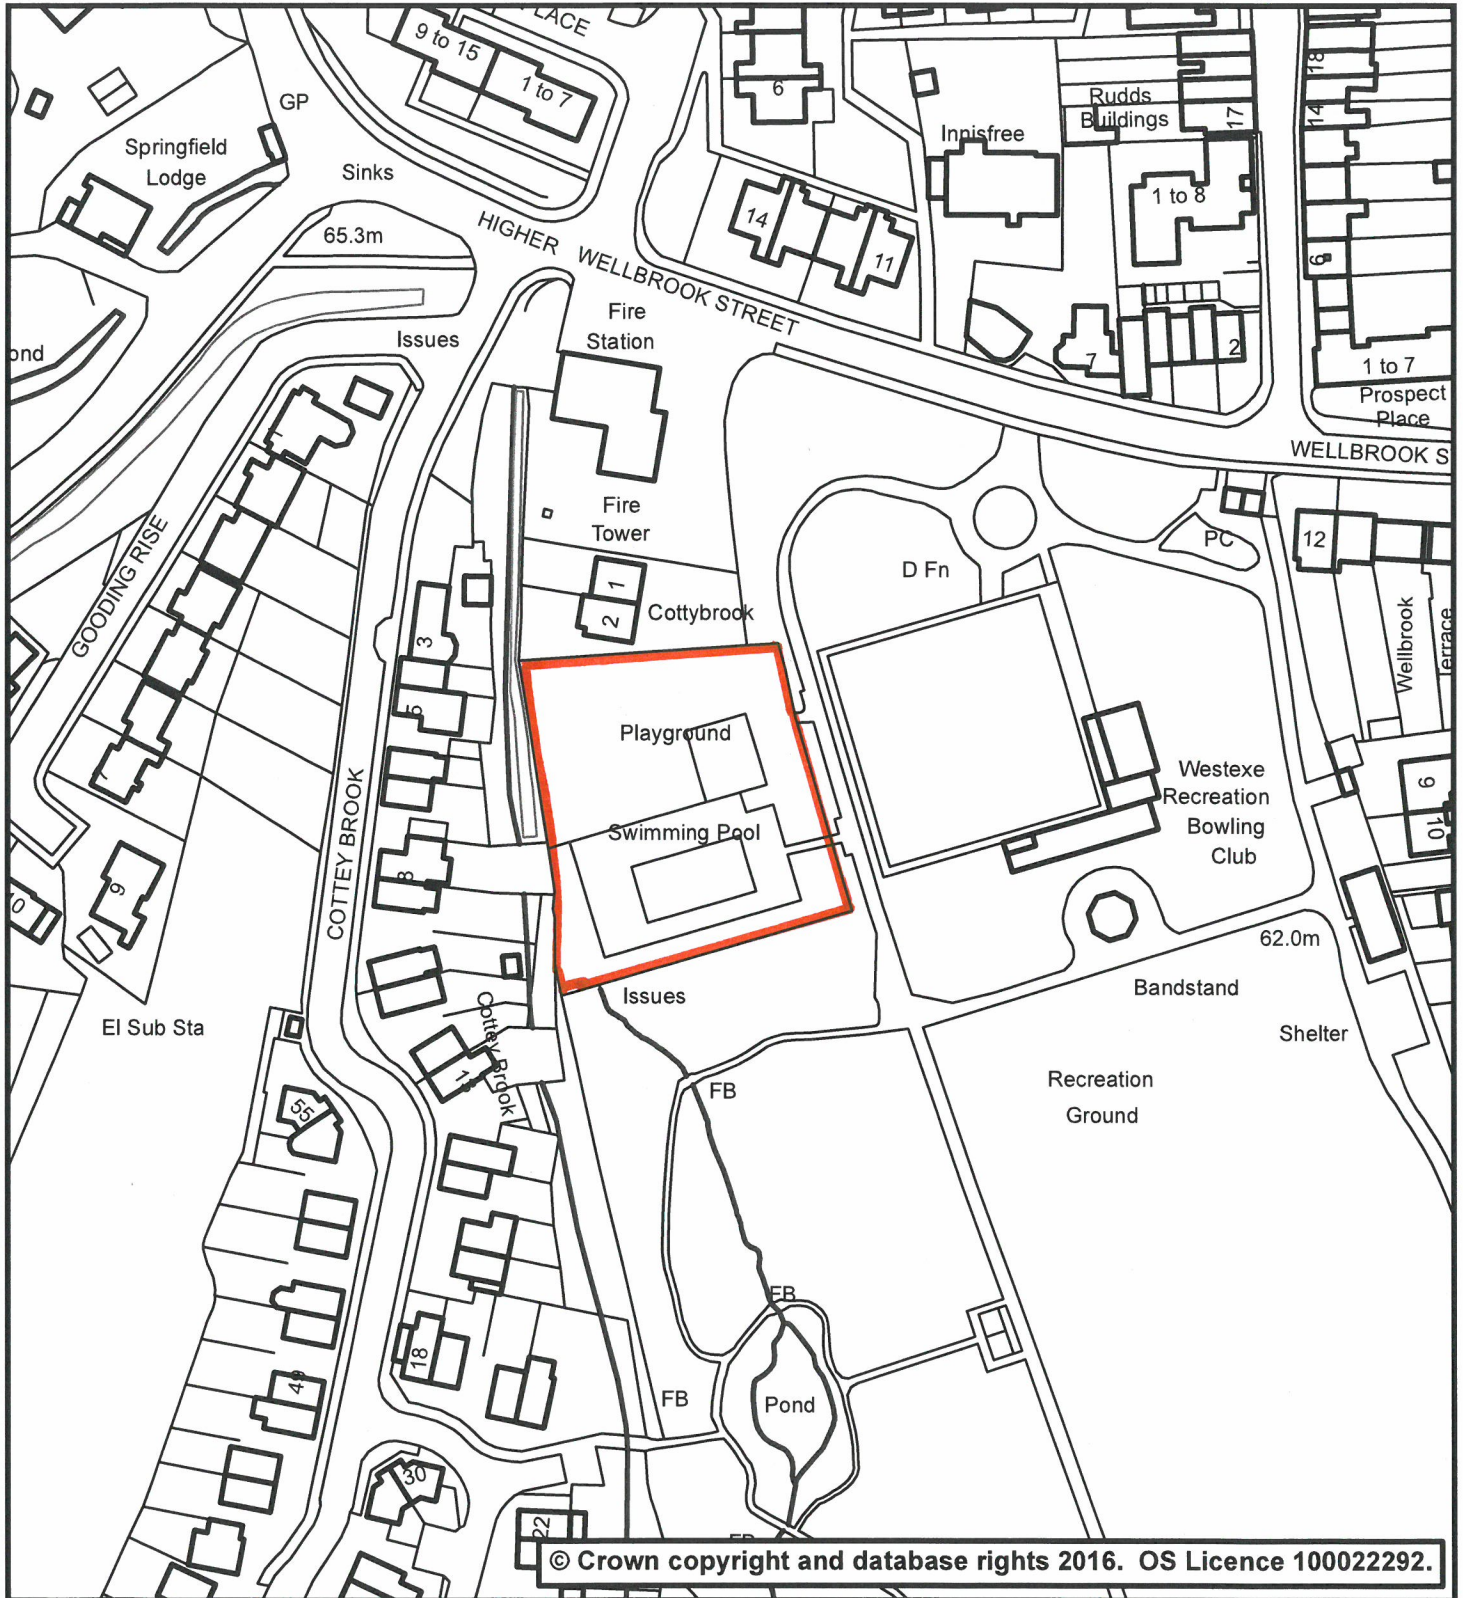

Phoenix House
Phoenix Lane, Tiverton EX16 6PP

Plan 123

Tel: 01884 255255 Website: www.middevon.gov.uk

Play Area - Westex Recreation Ground Tiverton

Scale: 1:1,250

Date: 15/01/2021

Drg. No: Not Set

User Name: sdenham