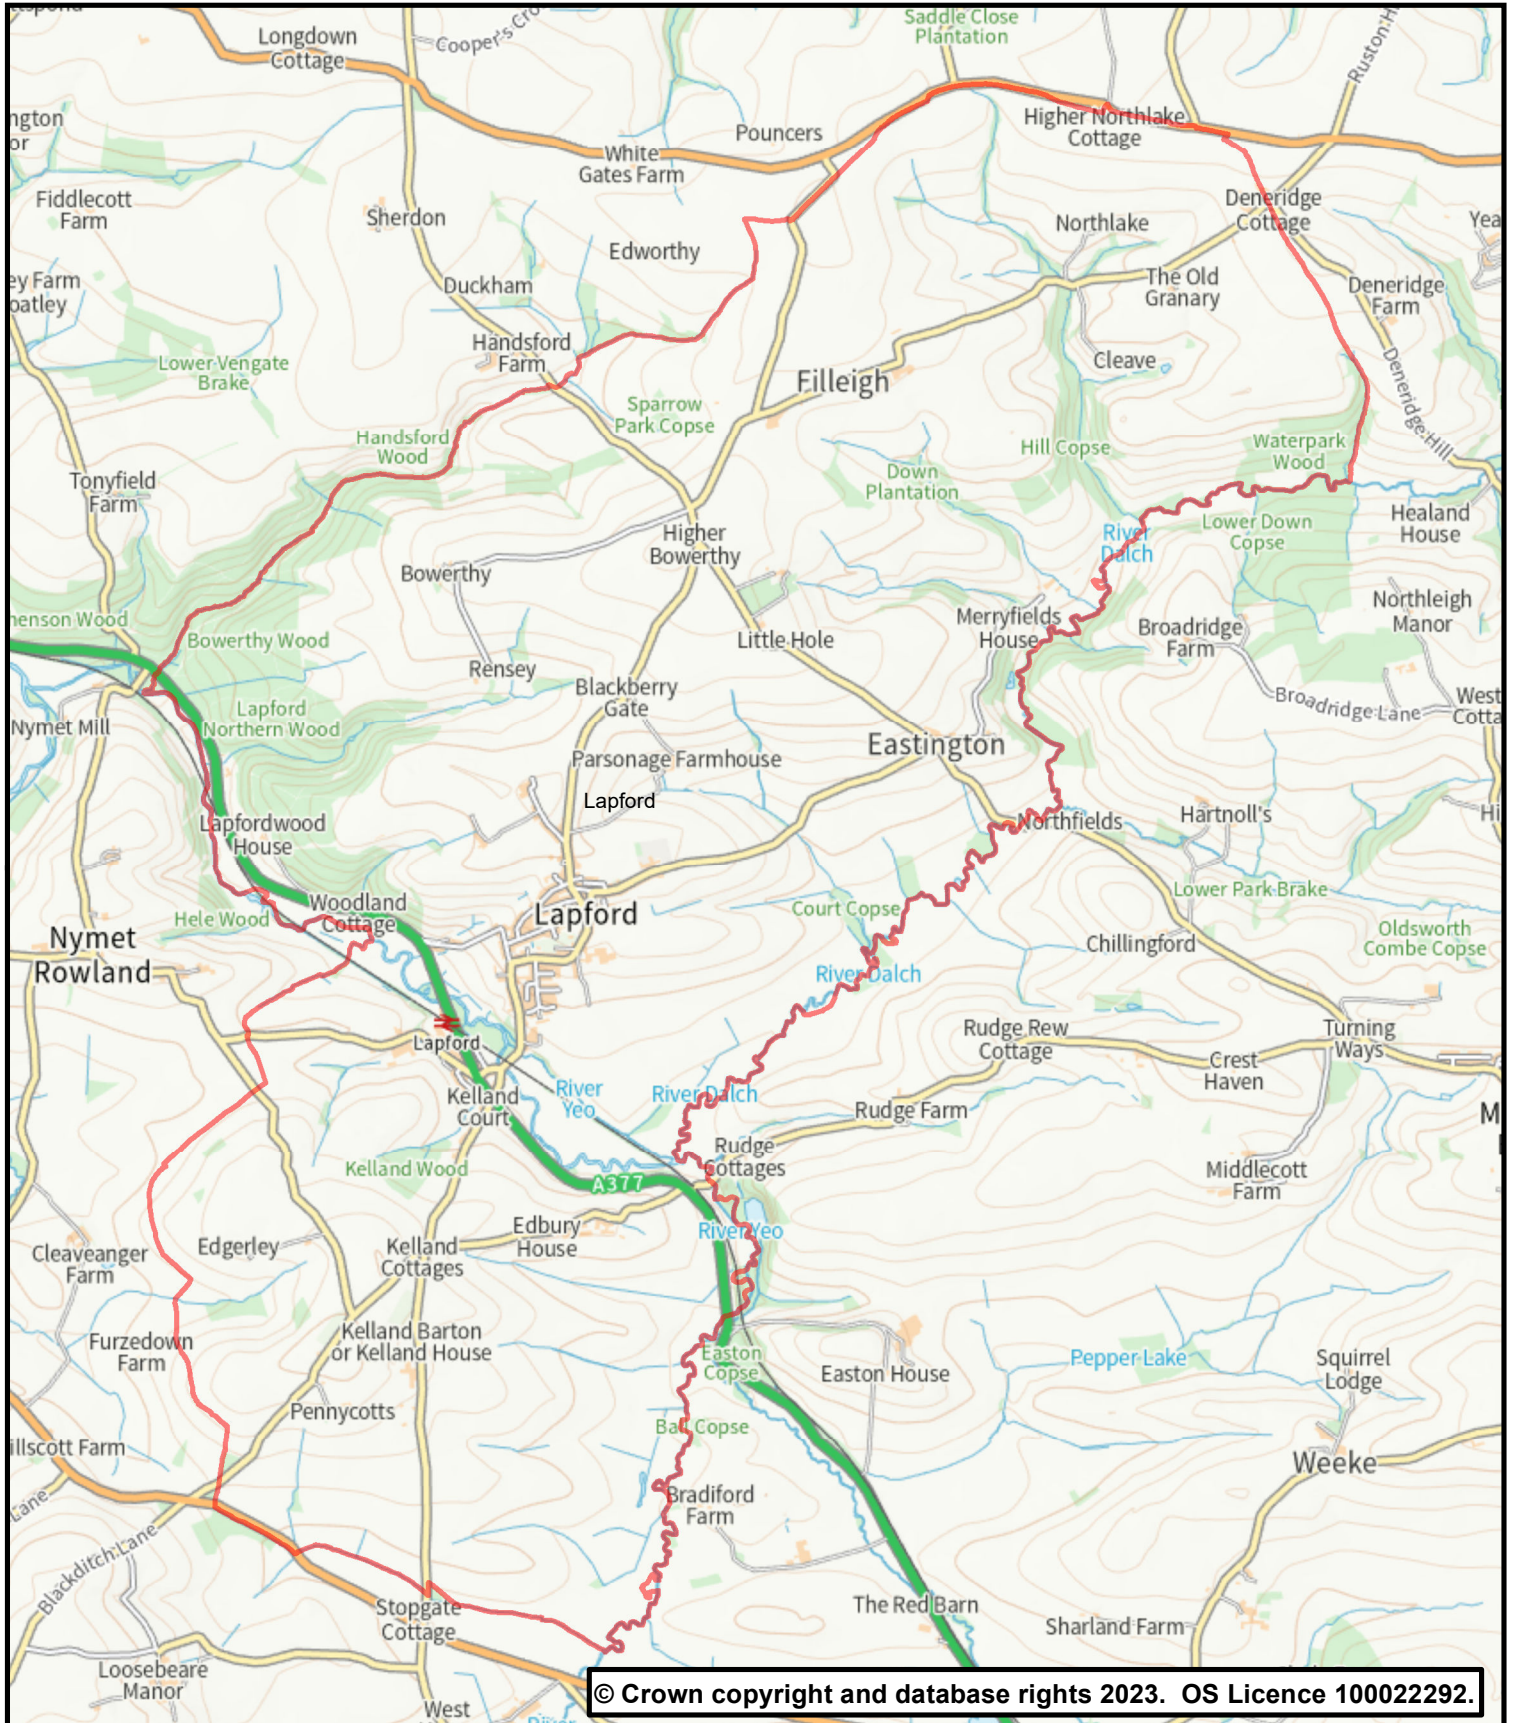

Forward Planning

Phoenix House
Phoenix Lane, Tiverton EX16 6PP

Tel: 01884 255255

Website: www.middevon.gov.uk

Scale	1:29,711 @ A4	Date	03 August 2023
Drg. No.	Lapford Parish Boundary	Produced by	GMS