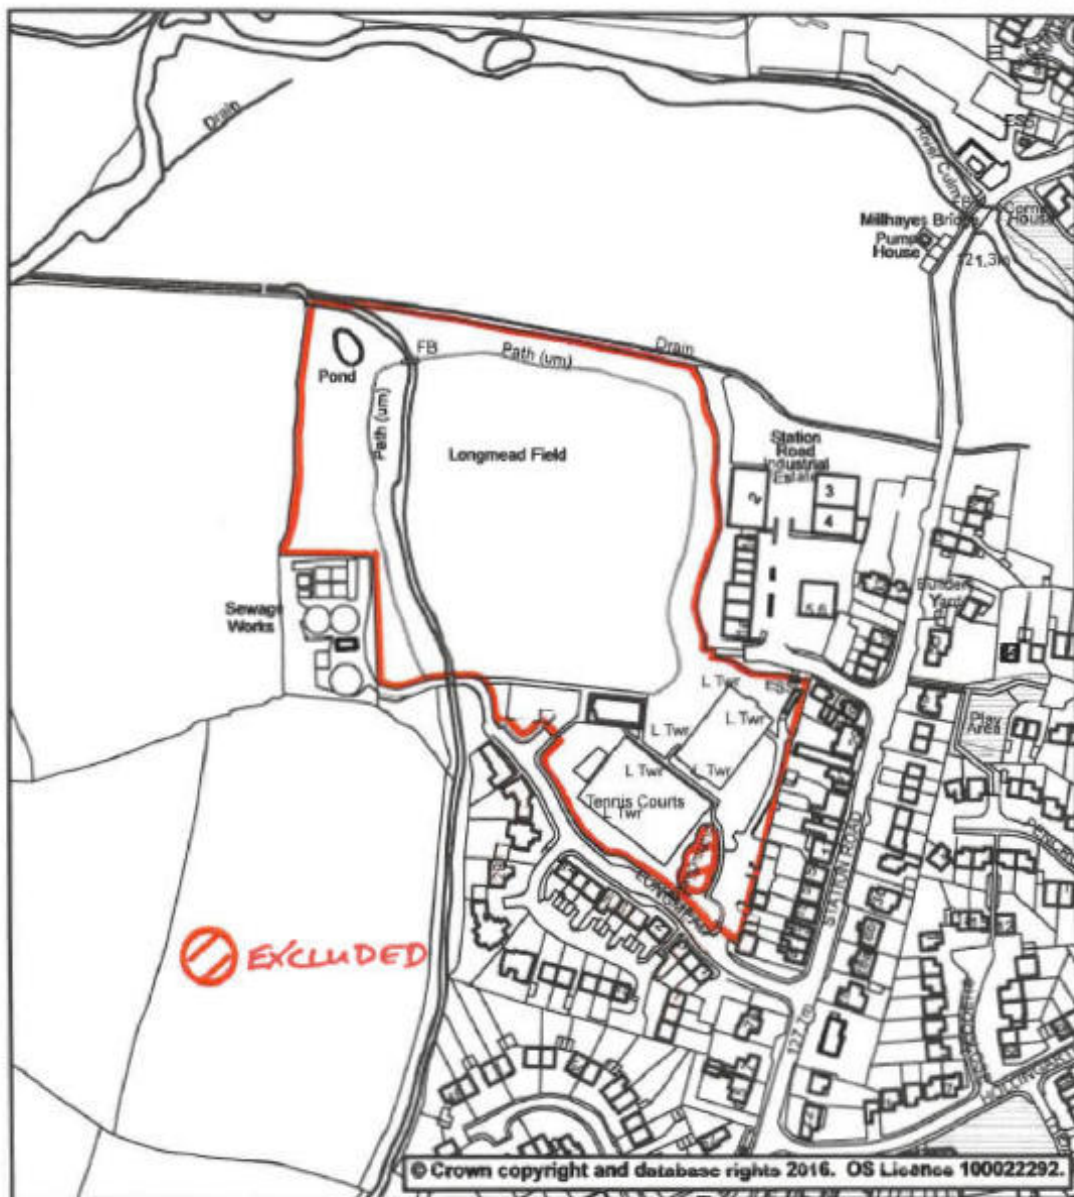

Plan 36A

Phoenix House
Phoenix Lane, Tiverton EX16 6PP

Tel: 01884 255255 Website: www.middevon.gov.uk

Mid Devon
DISTRICT COUNCIL

Recreation Ground - Longmead Hemyock

Scale: 1:2,500

Date: 11/02/2021

Drg. No: Not Set