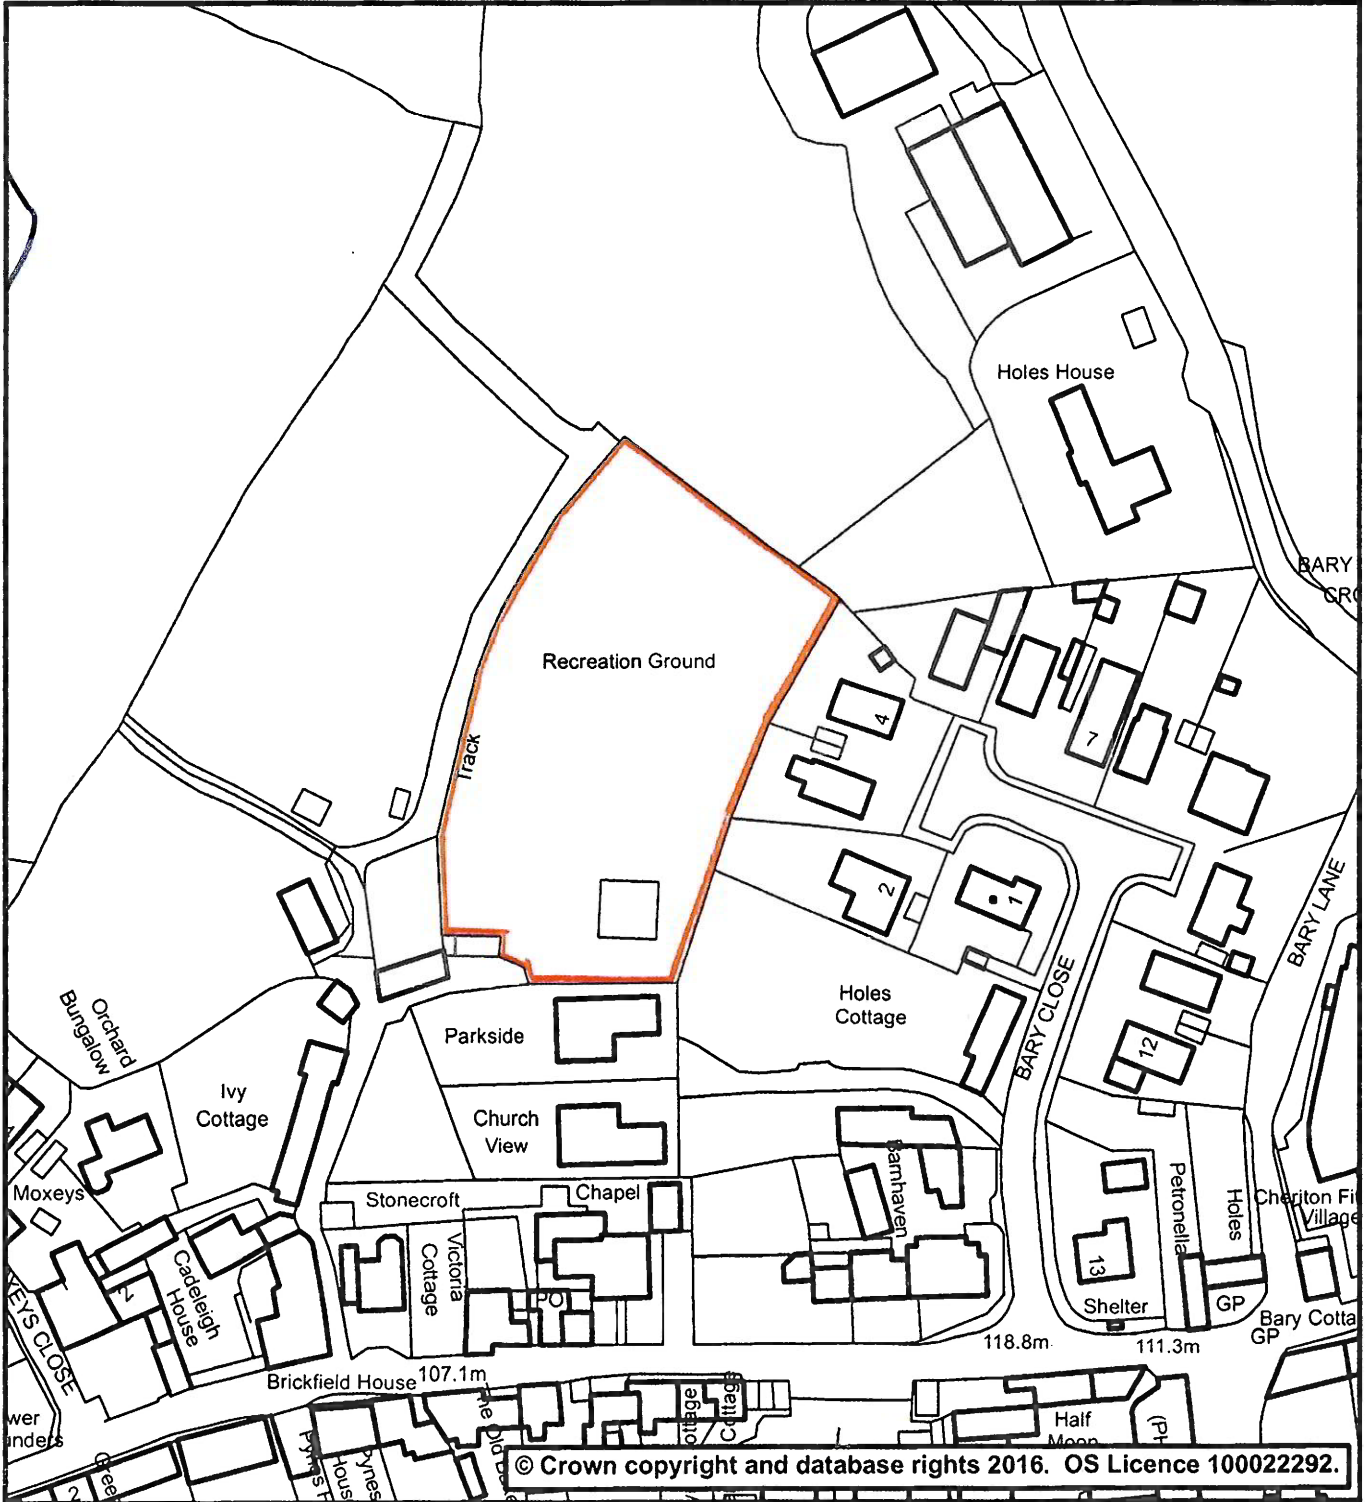

Plan 140

Phoenix House  
Phoenix Lane, Tiverton EX16 6PP

Tel: 01884 255255 Website: [www.middevon.gov.uk](http://www.middevon.gov.uk)

<b>Recreation Ground - Cheiton Fitzpaine</b>	
Scale: 1:1,250	Date: 30/05/2024
Drg. No: <i>Plan 140</i>	User Name: sden sham

*Plan 140*