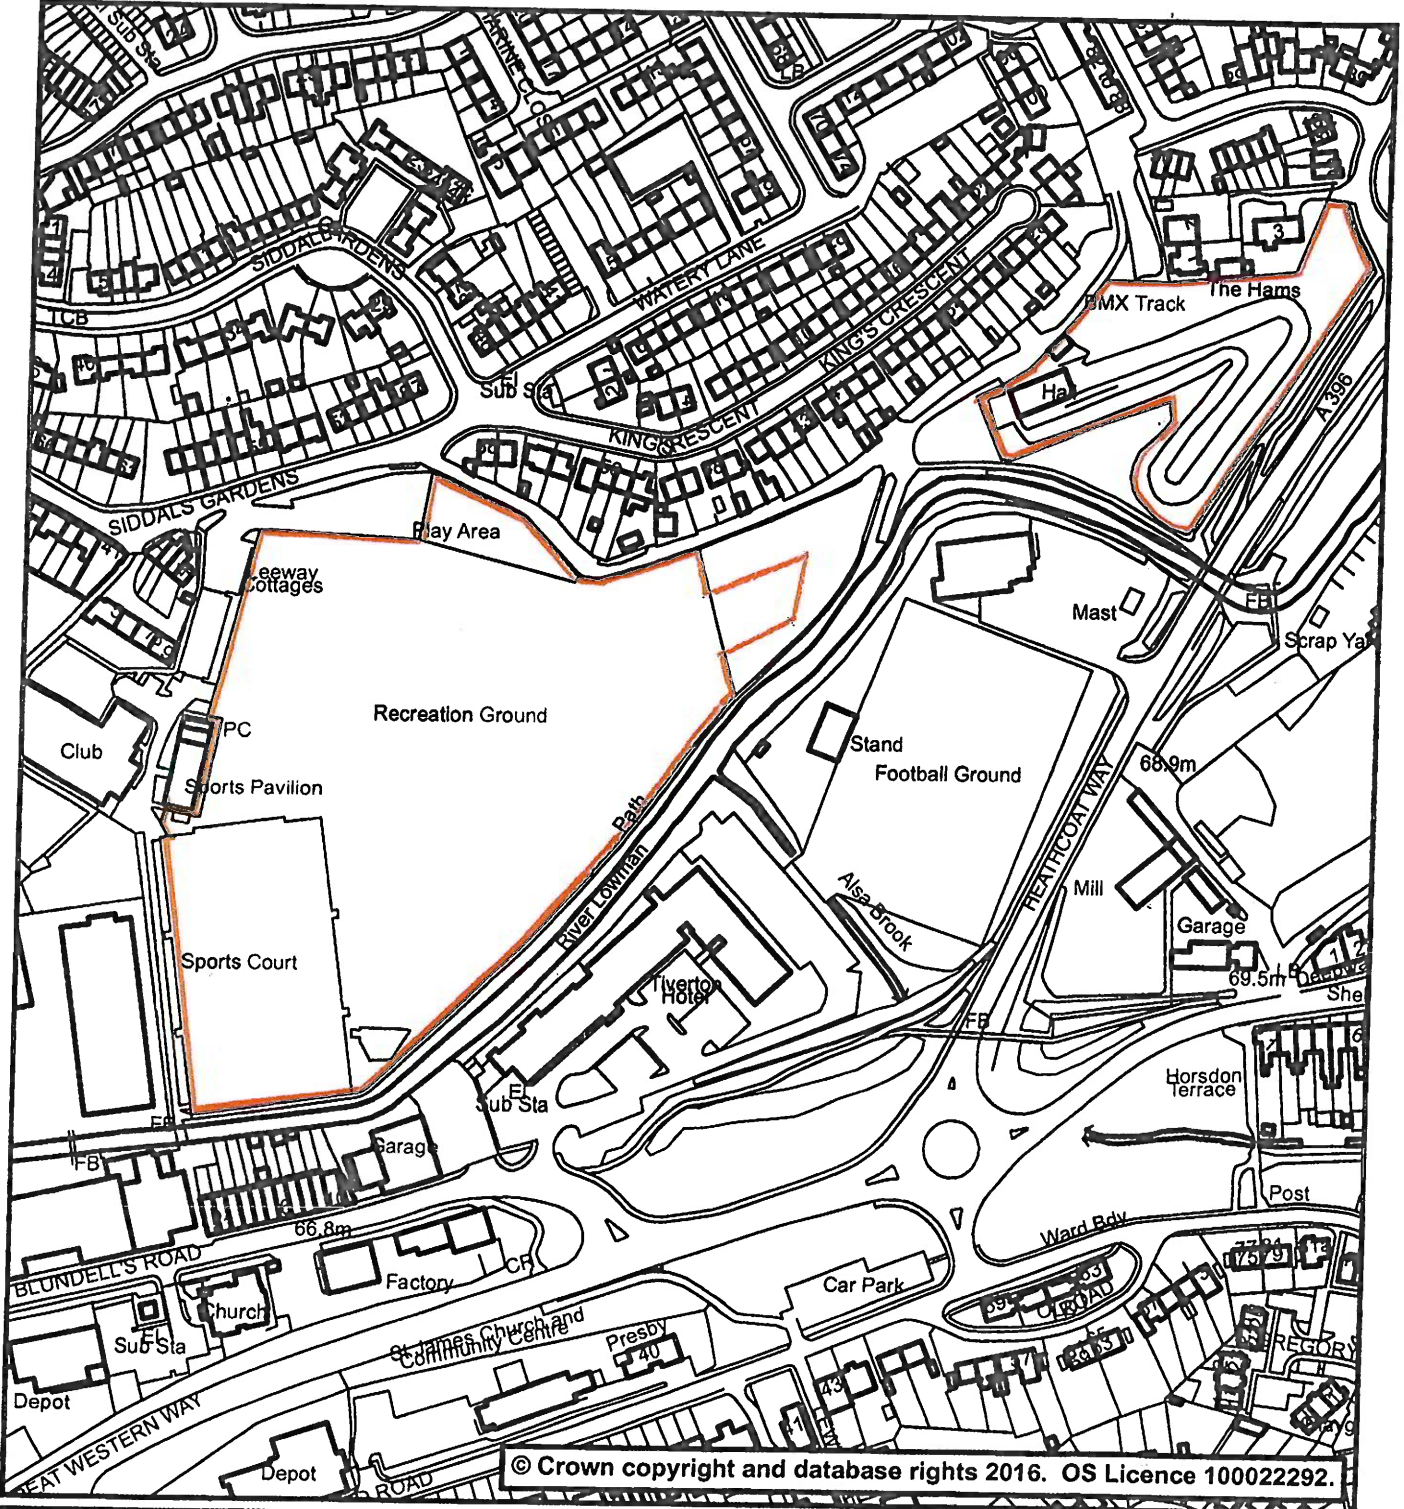

Plan 109

Phoenix House
Phoenix Lane, Tiverton EX16 6PP

Tel: 01884 255255 Website: www.middevon.gov.uk

Hardcourt, Playing Field, Play Area and BMX Track - Amory Park Tiverton	
Scale: 1:2,500	Date: 05/12/2023
Drg. No: 109	User Name: sdenham

Plan 109