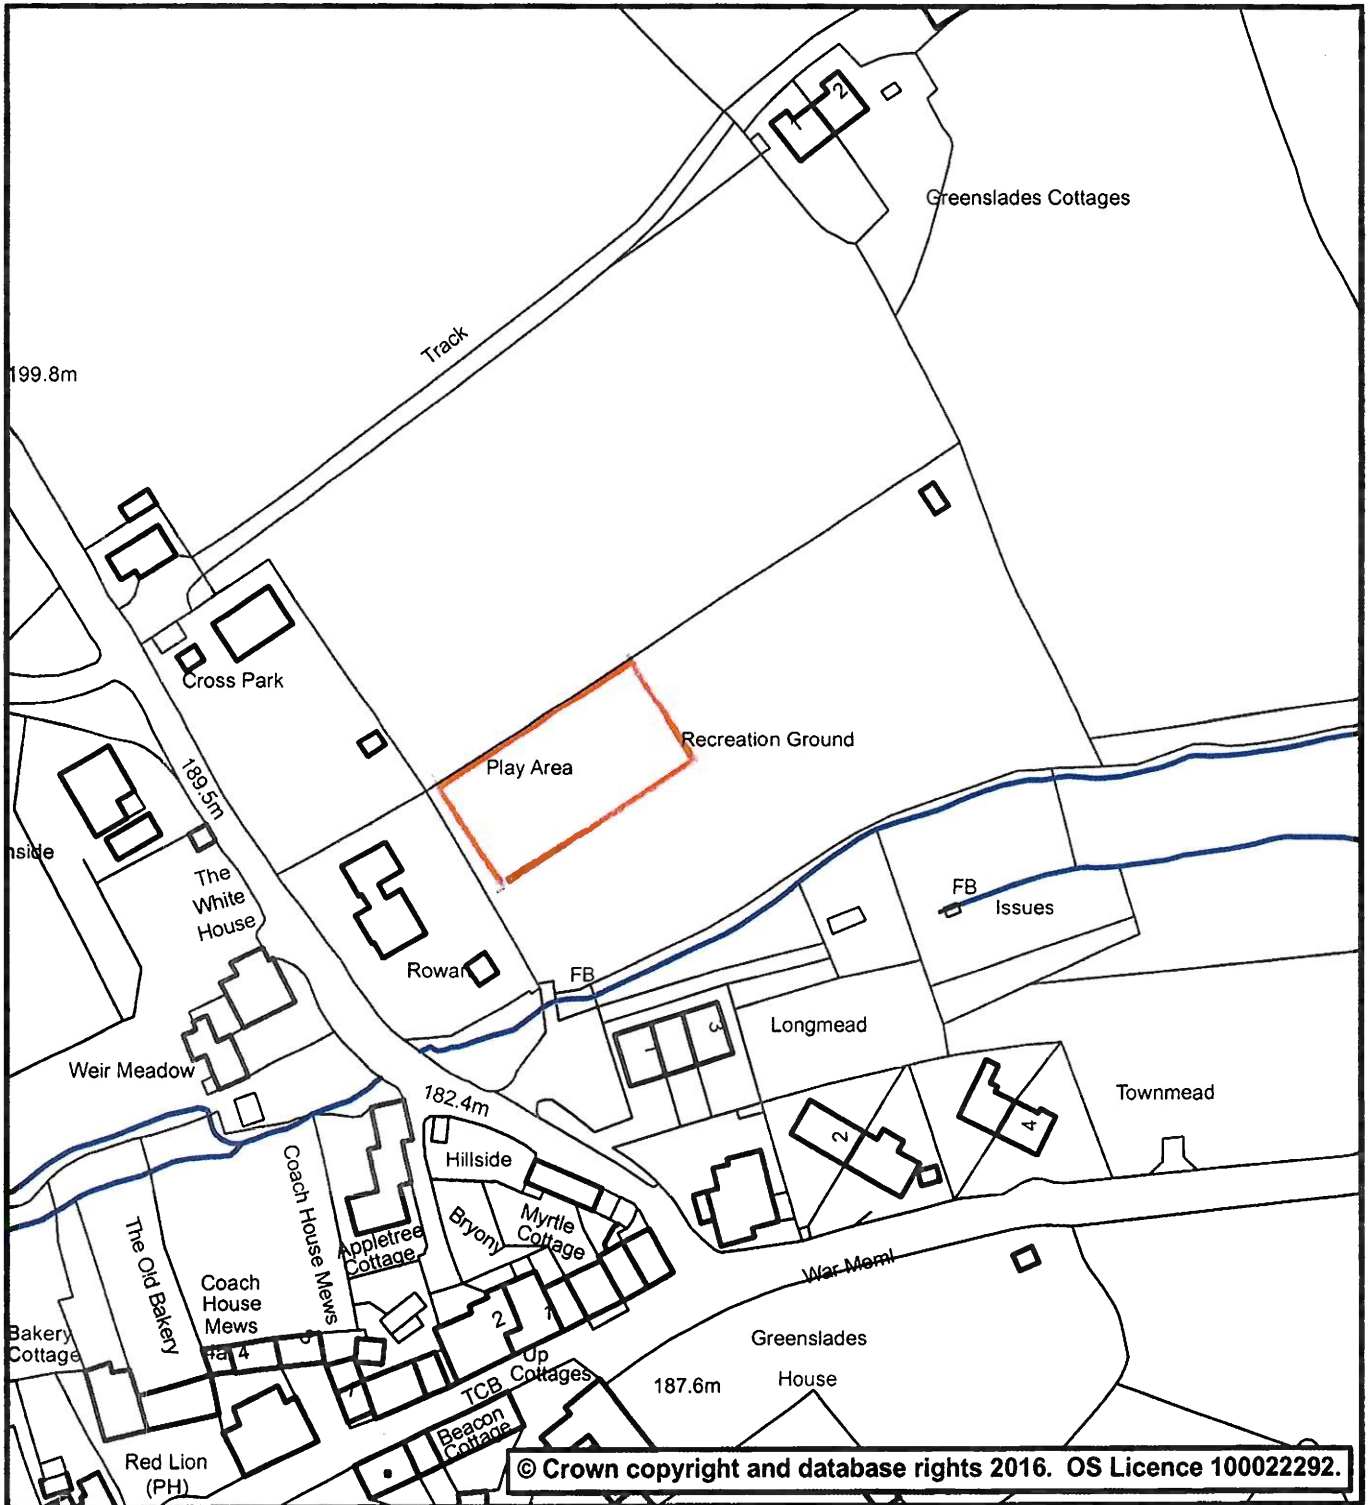

Plan 99

Phoenix House
Phoenix Lane, Tiverton EX16 6PP

Tel: 01884 255255 Website: www.middevon.gov.uk

Play Area - Recreation Ground Oakford

Scale: 1:1,250

Date: 30/05/2024

Drg. No:

99

User Name: sdenham

Plan 99