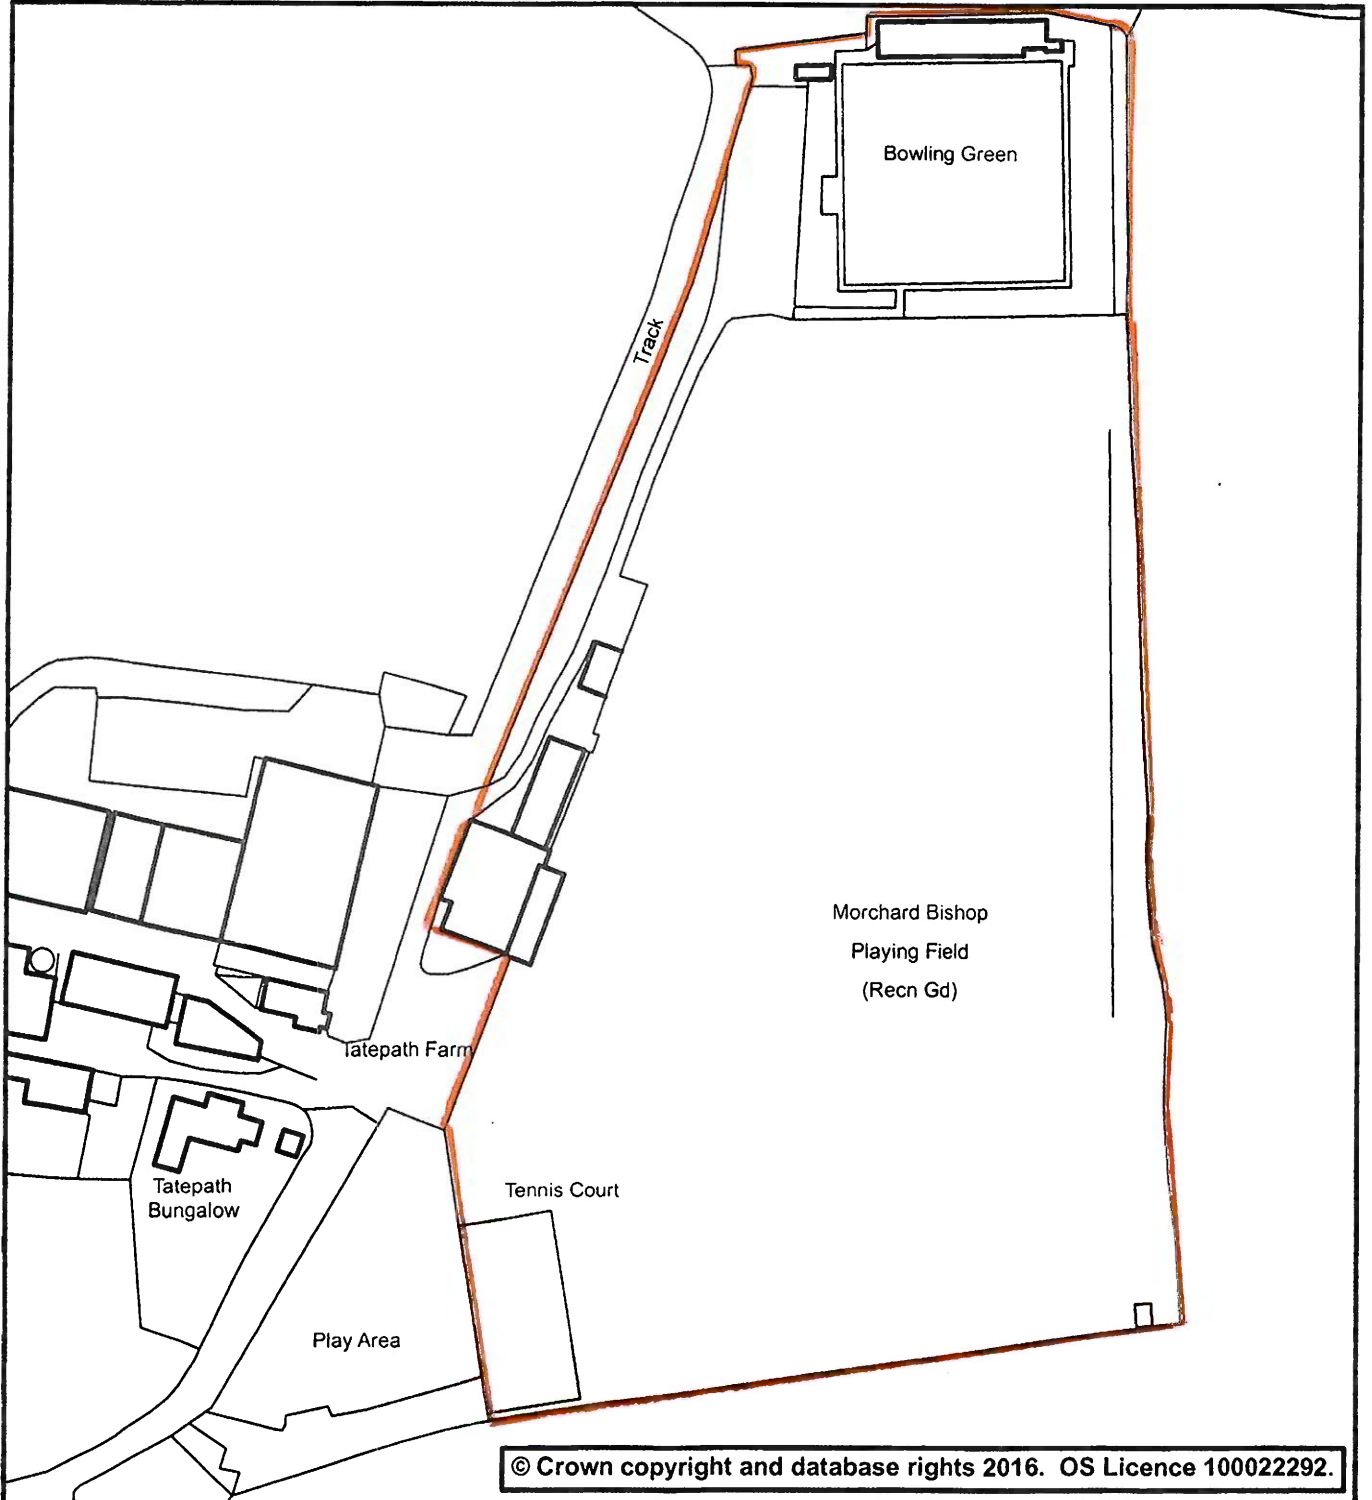

Plan 36 c

Phoenix House
Phoenix Lane, Tiverton EX16 6PP

Tel: 01884 255255 Website: www.middevon.gov.uk

Recreation Ground - Wood Lane Morchard Bishop

Scale: 1:1,250

Date: 30/04/2024

Drg. No: *Plan 36 c*

User Name: sden sham